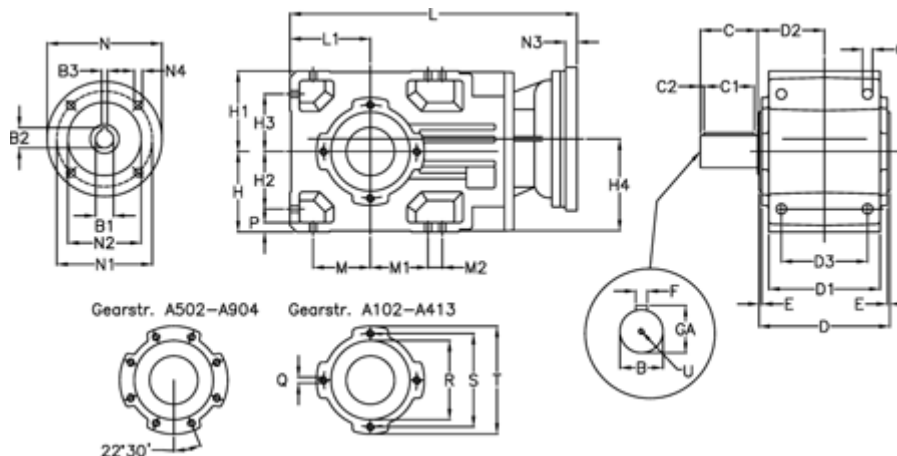

Article number: 29600104541225
 Description: Bevel helical gearbox
 A102UR-45,4-P71B5

Measures

B = 25	D1 = 95	H1 = 70	M2 = 0	Q = M8x12
B1 = 14	D2 = 63.0	H2 = 50	N = 160	R = 80
B2 = 16.3	D3 = 75	H3 = 50	N1 = 130	S = 100
B3 = 5	Description = A102UR-xx-P71 B5	H4 = 83.0	N2 = 110	T = 120
C = 45	E = 3.0	L = 282.5	N3 = -	U = M8x19
C1 = 35	F = 8	L1 = 70	N4 = M8x16	
C2 = 5.0	GA = 28	M = 50	O = 9.5	
D = 117	H = 70	M1 = 50	P = 9	